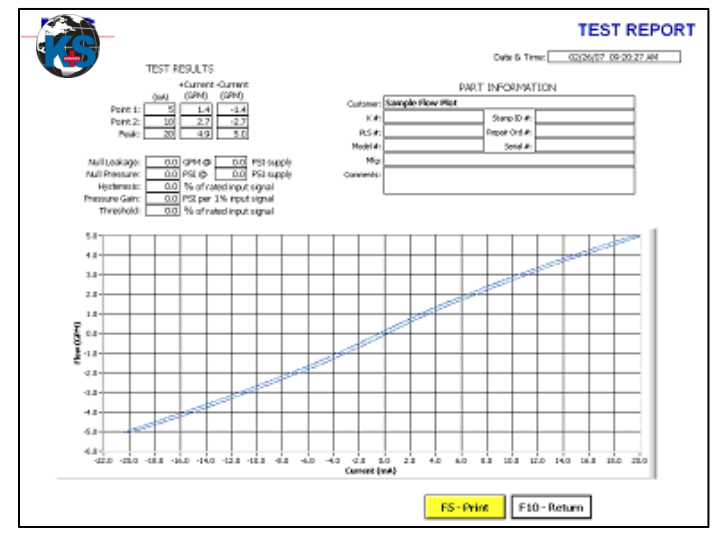

Bosch / Rexroth Proportional and Servo Valves

K+S Services has the capability to repair most Bosch Rexroth valves seen in the market place. These Proportional and Servo valves are fully tested and documented with computerized flow plot generation.